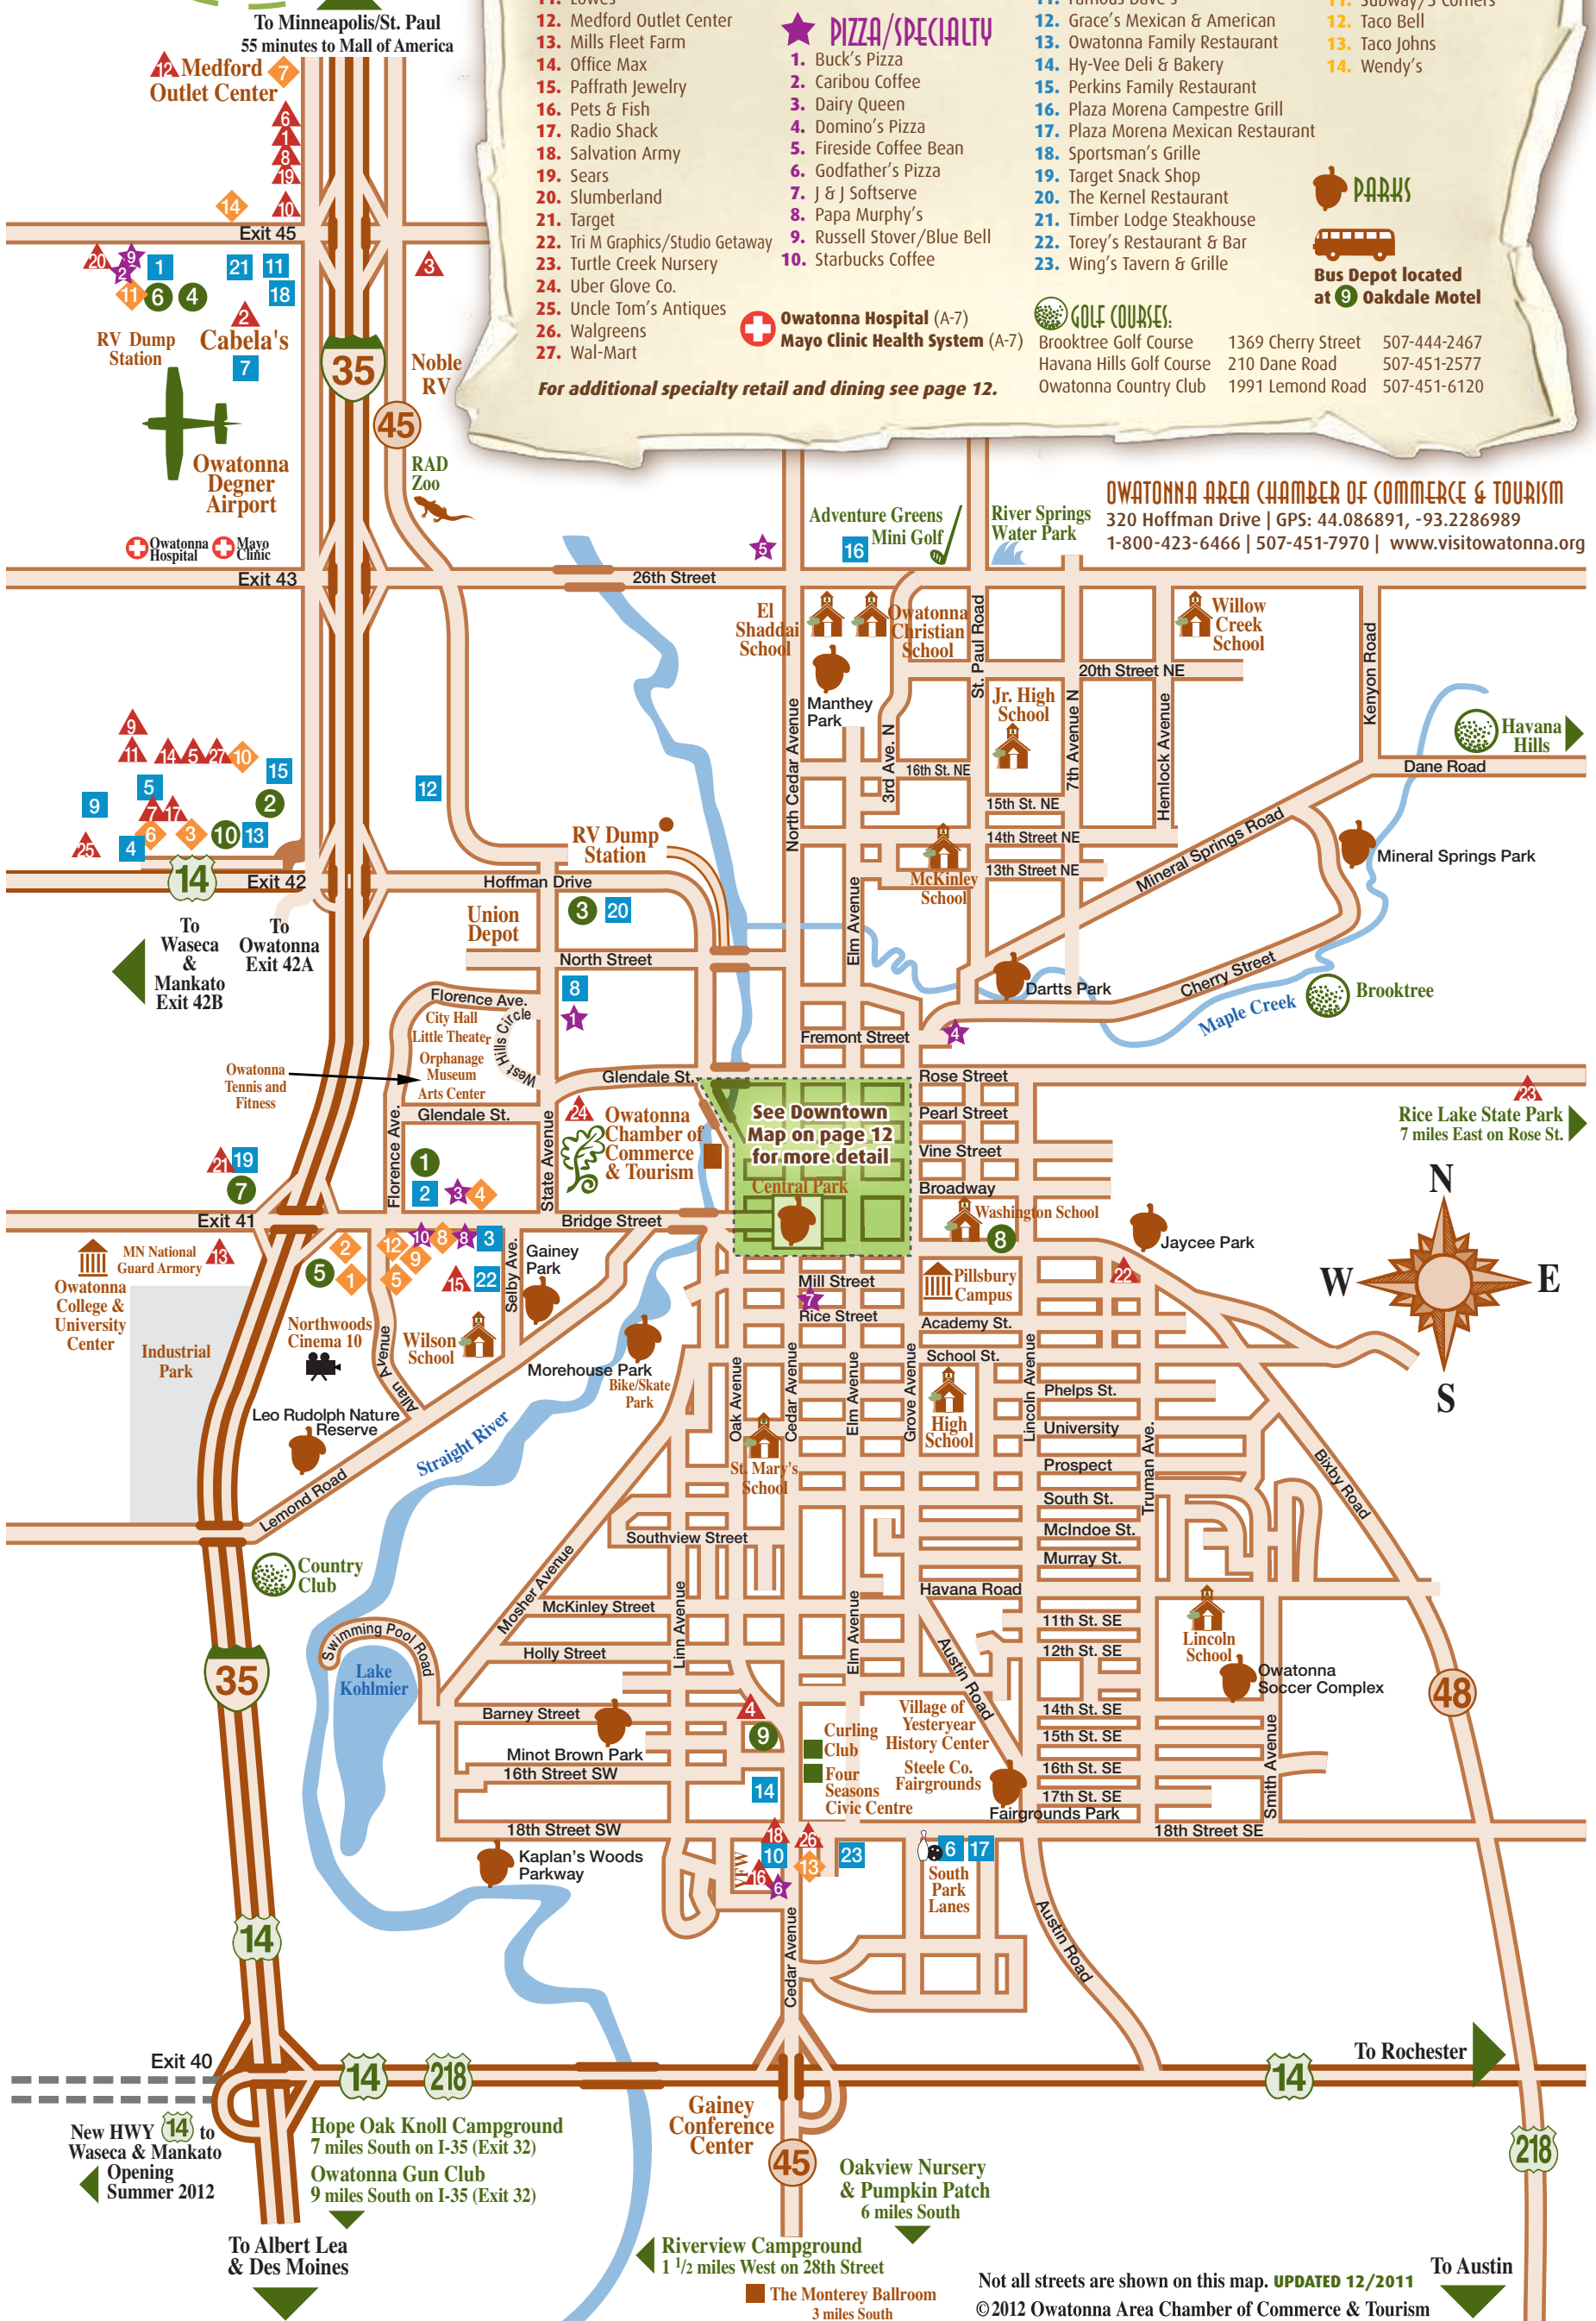

🏌️ GOLF COURSES:

Brooktree Golf Course	1369 Cherry Street	507-444-2467
Havana Hills Golf Course	210 Dane Road	507-451-2577
Owatonna Country Club	1991 Lemond Road	507-451-6120

🏥 Owatonna Hospital (A-7)
🏥 Mayo Clinic Health System (A-7)

For additional specialty retail and dining see page 12.